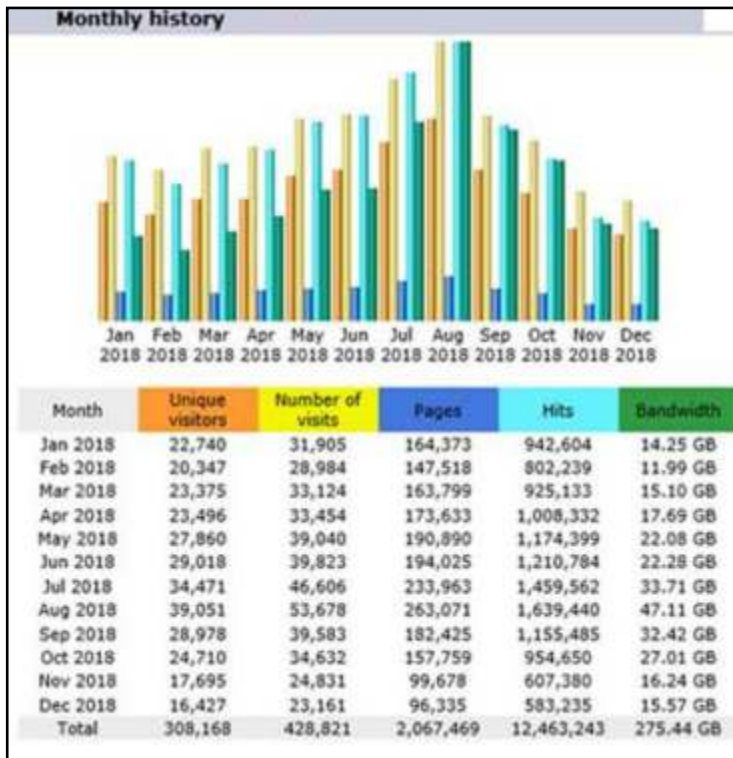

# Lindisfarne Links

## 2018 comparative website performance

[www.lindisfarne.org.uk](http://www.lindisfarne.org.uk)  
(flagship website)

**Overall hits = 13.979million**  
**Total visitors = 477 thousand**  
**Unique visitors = 342 thousand**

**accommodation regional comparison**

**Overall hits = 214,986**  
**Total visitors = 57,861**