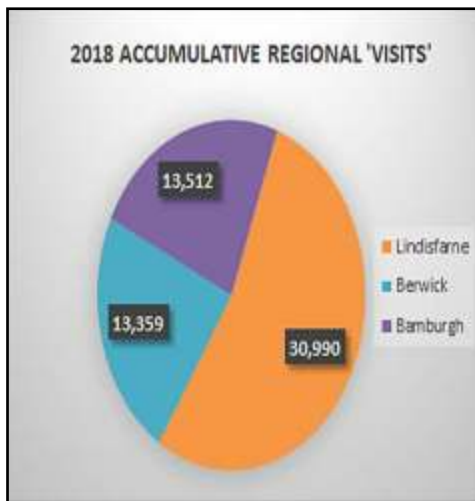

## 2018 comparative website performance

[www.lindisfarne.org.uk](http://www.lindisfarne.org.uk)  
(flagship website)

**Overall hits = 13.979million**  
**Total visitors = 477 thousand**  
**Unique visitors = 342 thousand**

[www.holy-island.info](http://www.holy-island.info)  
(accommodation domain holding)

**Overall hits = 1.918million**  
**Total visitors = 120 thousand**  
**Unique visitors = 96 thousand**

**Monthly history**

**accommodation regional comparison**

**Overall hits = 214,986**  
**Total visitors = 57,861**